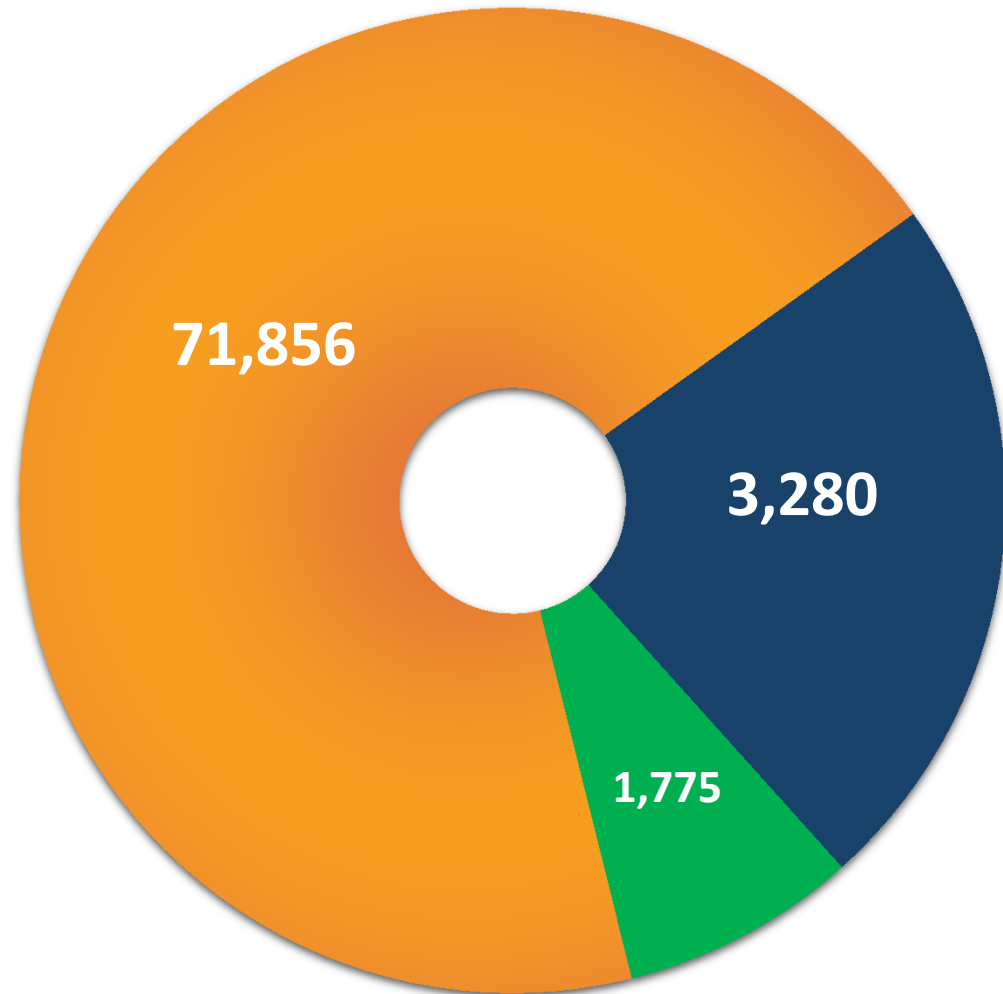

Selection Committee - 2013

Total no. of New Contacts

71,856

Total no. of New Account

3,280

Overall Leads

1,775

■ Total no. of New Contacts

■ Total no. of New Account

■ Overall Leads